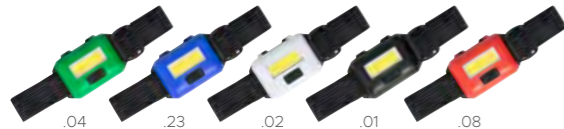

Ø 8,7x12,3 cm, (closed) Ø 8,7x18 cm, (open)

48

CAMPING LANTERNS AND TORCHES

.01

85057
Acetosa

NEW

Luce di emergenza a LED impermeabile. Approvato e conforme alle normative DGT. Con base magnetica e batteria ricaricabile USB. | Waterproof LED emergency signal light. Approved and compliant with DGT requirements

Plastica/litio | Plastic / Lithium

8,6 x 6 cm
40

.01

85055
Columnea

NEW

Luce emergenza portatile magnetica a 9 led, omologata, applicabile su diverse superfici. | 9 LED portable and magnetic emergency light homologated for use on various surfaces.

ABS | ABS

5 x Ø 8,3 cm
40

FLASHLIGHTS WITH LED TECHNOLOGY

.04 .23 .02 .01 .08

65071
Michi

Luce per lo sport con fascia elastica per il braccio o la testa, luci bianche 8 COB con 3 modalità di accensione (2 fisse e una lampeggiante). | Sporty line torch with adjustable elastic band for arm, head... 8 COB white lights with 3 lighting modes (2 direct modes + 1 flashing light).