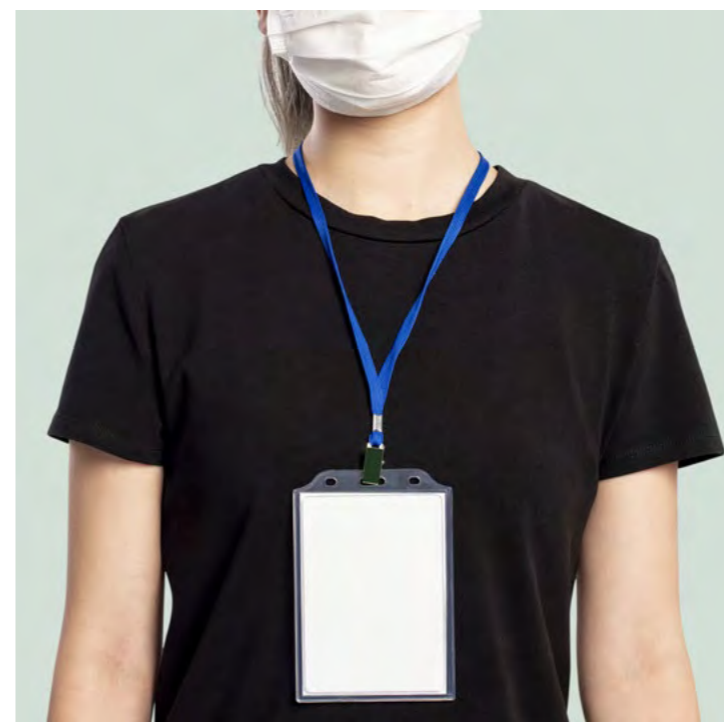

LANYARD
IN RESISTANT
POLYESTER