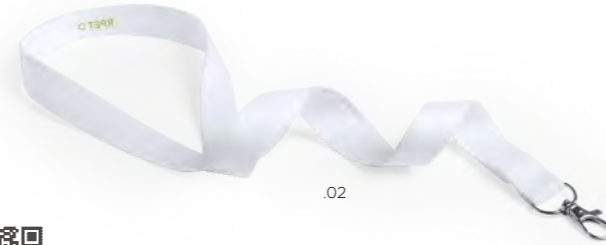

49373
Chiaro

Lanyard con moschettone in metallo. | Lanyard with metal hook.

Poliestere Rpet | Rpet Polyester

2 x 50 cm
800

49993
Bobbio

Lanyard con moschettone in metallo. | Lanyard with metal carabiner.

100% Cotone | 100% Cotton

2 x 50 cm
800

49032
Robert

Lanyard con moschettone in metallo | Lanyard with metallic carabiner closure.

Poliestere | Polyester

2 x 50 cm
800

ECO-FRIENDLY ALTERNATIVES TO ELIMINATE PLASTIC