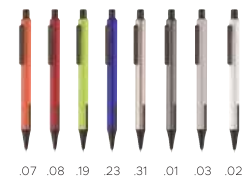

.07 .08 .19 .23 .31 .01 .03 .02

23067 Chiavenna

Alluminio | Aluminium | Aluminium

14 cm