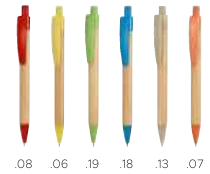

.08 .06 .19 .18 .13 .07

23071 Cornappo

Bambù, Fibra Di Grano, Abs | Bamboo, Wheat Fiber, Abs | Bambou, Fibre de Blé, Abs

14 x Ø 1,1 cm