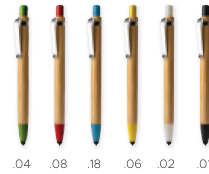

.04 .08 .18 .06 .02 .01

20319 Albero

Bambù | bamboo | bambou

14 x 1,5 cm