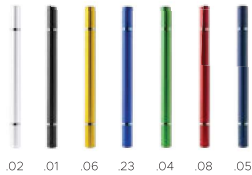

Pen with a cap
for professional performance.

2312 Nemesia New
Penna a sfera e matita perpetua, tutto in uno. Finitura metallizzata. | Ballpoint pen and mechanical pencil, all in one. Metallic finish. | Stylo à bille et crayon perpétuel, tout en un. Finition métallique.
Abs | Abs | Abs
14 x 10 cm