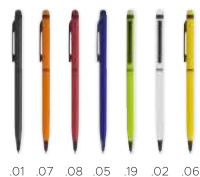

.01 .07 .08 .05 .19 .02 .06

22153 Garlenda

Alluminio | Aluminium | Aluminium

13,5 cm