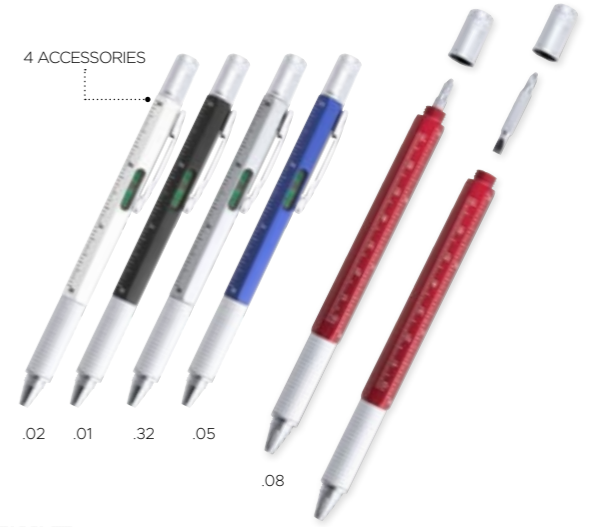

Abs | Abs

11 x 12,9 x 4,9 cm

.01

6 ACCESSORIES

81027
Silene

Attrezzo multifunzione con 6 accessori. Include sei punte per cacciavite, piatte e a stella. | Multitool with 6 accessories. With non-slip body and metal clip. Includes 6 flat and cross-head screwdriver heads.

Alluminio | Aluminum

11 x 1,3 cm

4 ACCESSORIES

22131
Picos

Penna a sfera multi funzione 4 in 1, meccanismo a torsione, impugnatura morbida. Livella incorporata, righello con sistema metrico in centimetri e pollici, e doppio cacciavite. | Multi-tool ball pen 4-in-1 with twist mechanism, with soft grip. With built-in level in body, ruler with metric system in centimetres/inches and double-head screwdriver -flat and star-shaped.