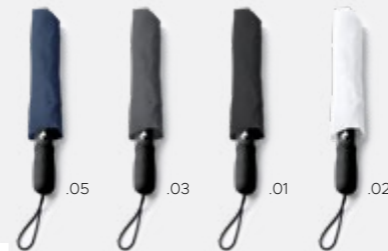

90040
Taibon

Ombrello richiudibile con apertura automatica. Pouch coordinata. Manico in EVA e stecche in metallo nero. | Foldable umbrella with automatic opening. Matching pouch. EVA handle and black metal ribs.

Pongee 190T | Pongee 190T

☐☐☐☐ 98 cm

8 PAN