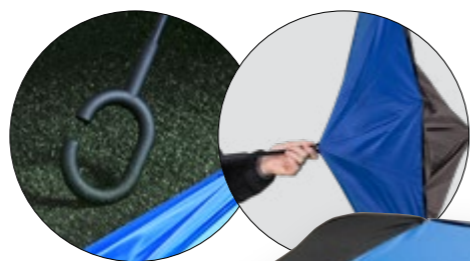

# MANUAL UMBRELLAS

In recycled plastic

REVERSIBLE UMBRELLA

91034  
**giustino**

Ombrello reversibile, apertura manuale, stecche in fibra di vetro, chiusura in velcro. | 8-panel reversible umbrella, made of resistant, 108cm in diameter, with manual opening, fiber ribs and velcro closure.