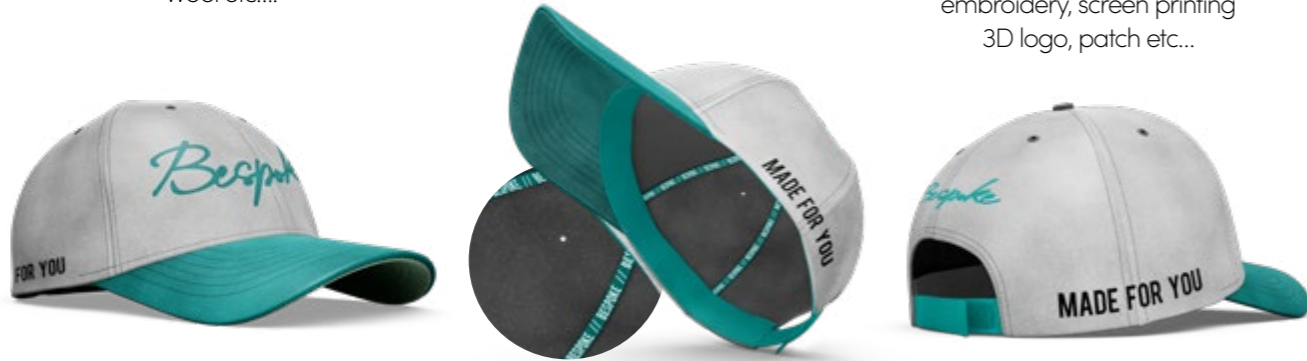

Choose your logo according to your requirements

embroidery, screen printing
3D logo, patch etc...