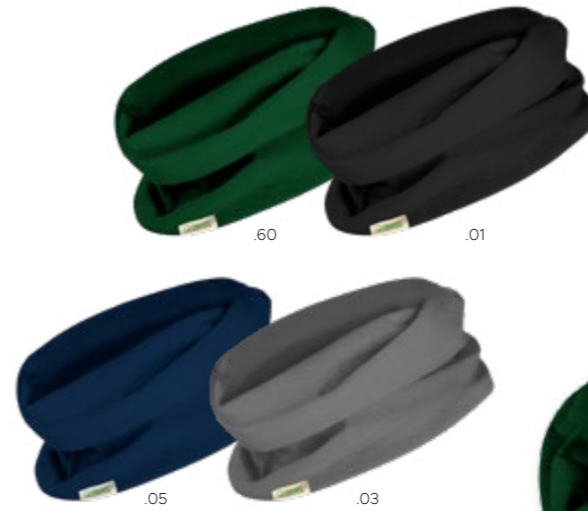

50 x 180 cm

RECYCLED PLASTIC

49123  
**Ailanto**

Scaldacollo | Neck warmer  
RPET Poliestere | RPET Polyester  
25 x 50 cm

ORGANIC COTTON

49121  
**Lentisco**

Scaldacollo in cotone organico. | Organic cotton neckwarmer.