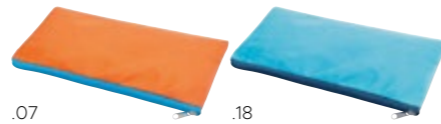

Poliestere | Polyester

22 x 12 cm

.04

99004  
**Heimo**

Astuccio con zip colorata coordinata. | Polyester zipper case with matching colour zipper.

Poliestere 600D | 600D polyester

22 x 11 cm

.07