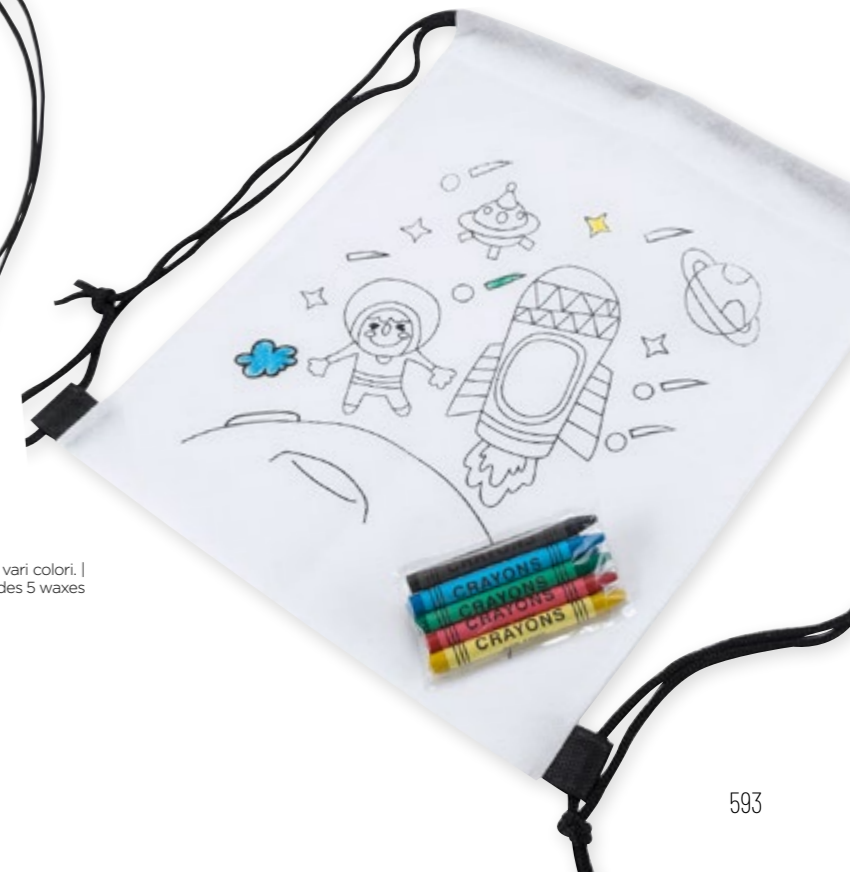

SUPERHERO CAPE, BAGS AND KITE

With drawings to
be coloured

.02

17206

Guenda

Mantella da supereroe con un divertente disegno da dipingere. Allacciatura regolabile. Fornita con 4 pastelli a cera | Superhero cape with a fun drawing to paint. Adjustable straps. Includes 4 coloured crayons

TNT No-woven | TNT No-woven

48 x 50 cm

.08

.06

.23

99199

Miazzina

Aquilone con disegno da colorare. Comprende 4 pastelli a cera | Kite with a nice drawing for colouring and 4 crayons

Poliestere 190T | 190T polyester

49 x 60 cm

.02

64307

Sesamo

Simpatica borsa bianca con un divertente disegno di animali e con 4 pastelli per colorarla. | White non woven bag with funny animals drawing

TNT No-woven RPET | TNT No-woven RPET

29,5 x 25 cm

.02

17857

Isilkul

Borsa con disegno da colorare. Include 5 pastelli a cera. Finiture termosaldate. | Bag with drawing to colour. Includes 5 crayons. Heat-sealed finishing.

TNT No-woven | TNT No-woven

20,5 x 22 cm

.02

64272

Vittorio

Borsa per bambini. Con disegno da colorare. Include 5 pastelli a cera vari colori. | Children's backpack with drawstrings. With design for coloring. Includes 5 waxes in varied colors.

TNT No-woven | TNT No-woven

25 x 30 cm