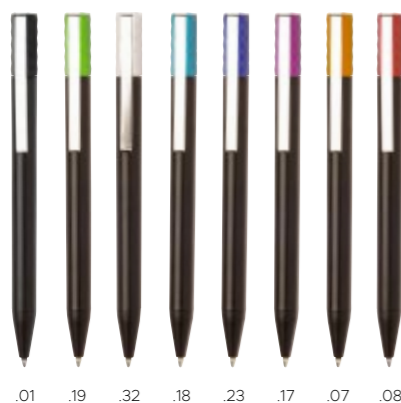

.08 .06 .07 .02 .03 .01

20289  
**Burano**

Penna a sfera con meccanismo a scatto, pulsante sferico, clip trasparente. | Ballpen with a coloured barrel, push button and transparent clip.

Plastica | Plastic

13,7 x Ø 1,5 cm

.18 .02 .29 .07 .08 .01

20081  
**Mangal**

Penna a sfera a scatto, dettagli bianchi e corpo bombato con finitura liscia tinta unita. | Push-up ball pen of bold bicoulor design with solid white details and curved body of smooth finish in striking solid colours. With original push-up clip ball shaped.

Plastica | Plastic

13,7 x Ø 1,5 cm

.01 .19 .32 .18 .23 .17 .07 .08

20271  
**amethyst**

Penna a sfera con meccanismo a torsione. Dettaglio colorato nella parte alta, clip in metallo. | Ballpen with twist action mechanism, with black plastic barrel with coloured detail on top, and metal clip.