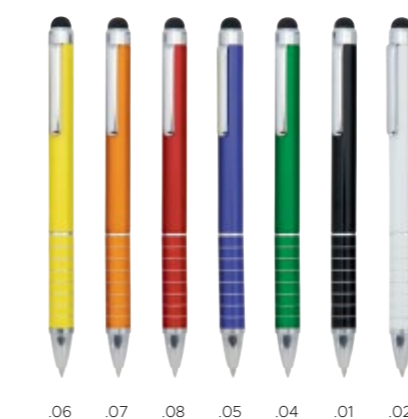

.06 .07 .08 .05 .04 .01 .02

22005
Aponi

Penna a sfera con meccanismo a torsione, corpo in alluminio. Dettagli e anellini silver. | Pointer ball pen with twist mechanism and aluminium body in smooth metallic finish. Details and rings in silver colour.

Alluminio | Aluminum

12 cm