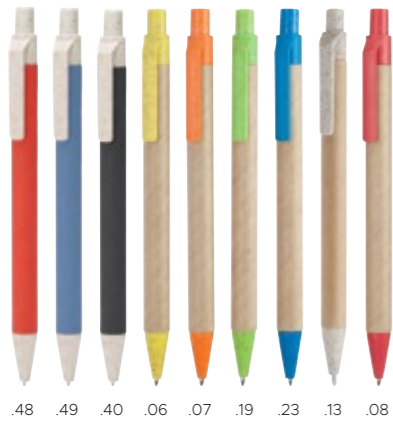

WHEAT FIBER