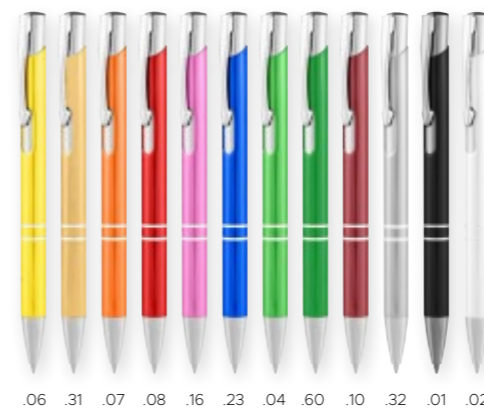

.06 .31 .07 .08 .16 .23 .04 .60 .10 .32 .01 .02

22049
Guus

Penna a sfera con meccanismo a scatto, design elegante. Clip, anellini e puntale silver. | Push-up mechanism ball pen in an elegant bicolour design. With die-cut aluminium body in smooth aluminium. Original clip, rings and tip in silver.

Alluminio | Aluminum

13,5 cm