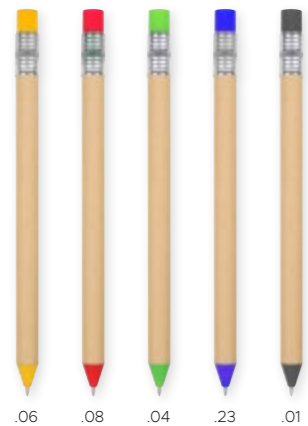

WHEAT FIBER

.06 .08 .04 .23 .01

23040
Utby

Penna a sfera con meccanismo a scatto con dettagli colorati. | Push-up mechanism ball pen with accessories in bright tones.

Cartoncino Riciclato | Recycled Cardboard

16,5 cm