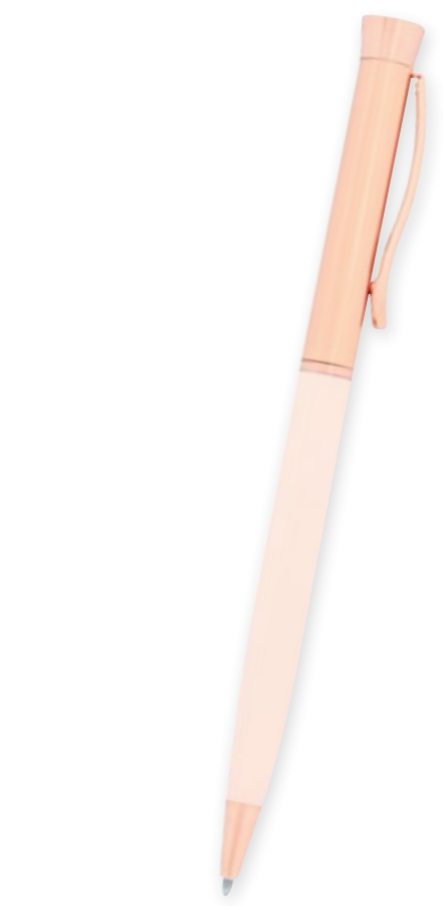

.16

.32

.16

.31

22197  
**Tattoo**

Penna a sfera in metallo, con meccanismo a torsione, e pietra luccicante nella parte alta. | Ballpoint pen made of metal with twist action mechanism and stone on top.

Metallo | Metal