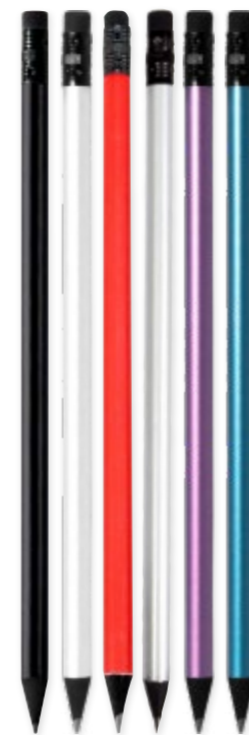

.01 .02 .08 .32 .17 .18

.32