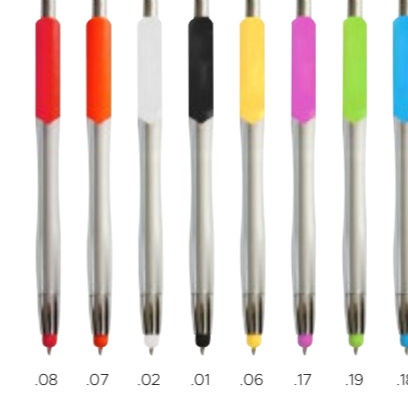

Plastica | Plastic

13,7 x Ø 1,5 cm

.01 .19 .32 .18 .23 .17 .07 .08

20271  
**amethyst**

Penna a sfera con meccanismo a torsione. Dettaglio colorato nella parte alta, clip in metallo. | Ballpen with twist action mechanism, with black plastic barrel with coloured detail on top, and metal clip.

Plastica, Metallo | Plastic, Metal

13,5 x Ø 1 cm

.08 .07 .02 .01 .06 .17 .19 .18

20282  
**Bianco**

Penna a sfera con meccanismo a scatto, con fusto silver, clip e gommino per touch screen colorati e coordinati. | Ballpen with a coloured rubber tip, with silver coloured pusher and tip.