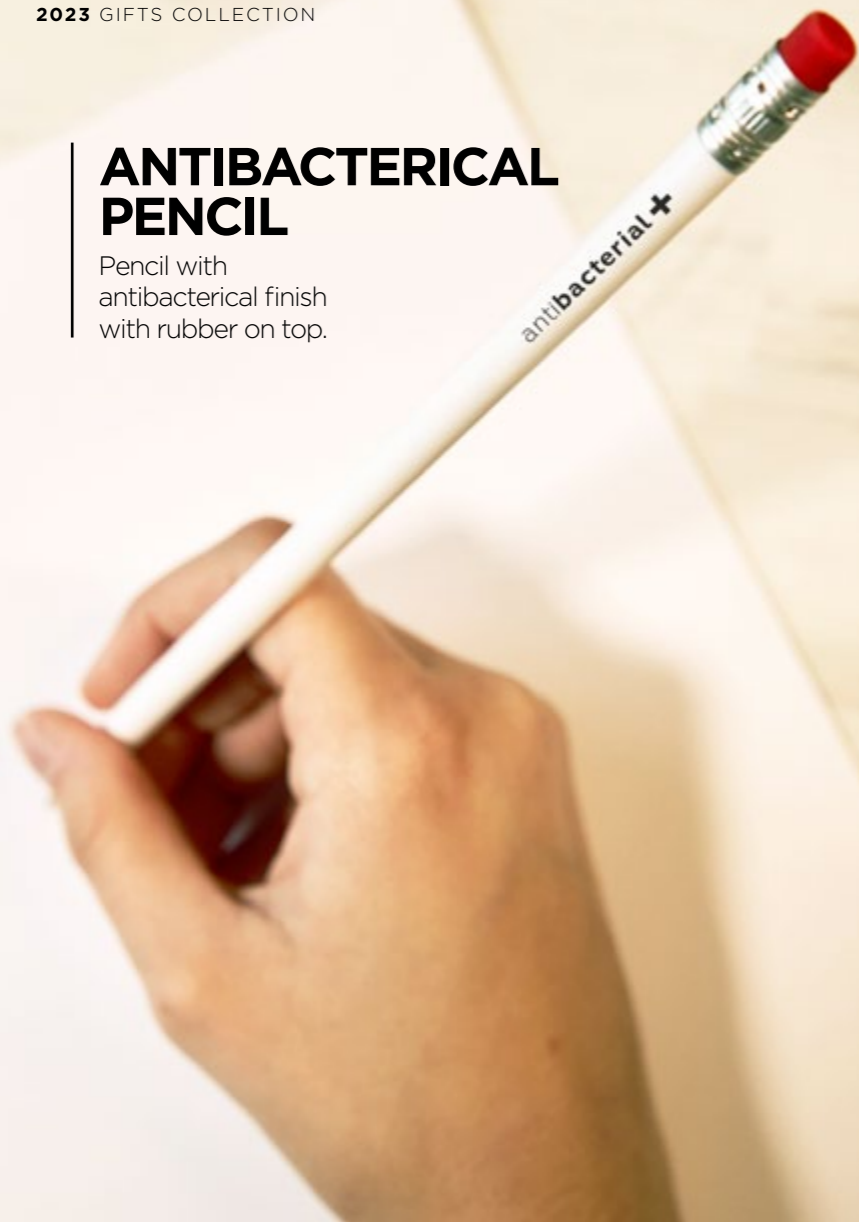

ANTIBACTERIAL PENCIL

Pencil with antibacterial finish with rubber on top.

SET OF 6 PENCILS

.02

96195
Barbegara

Set con 6 matite in legno bianco, fornite in confezione singola bianca | Set of 6 pencils in white colour presented in a with box.

Legno | Wood

18,5 x 1 x 19 cm