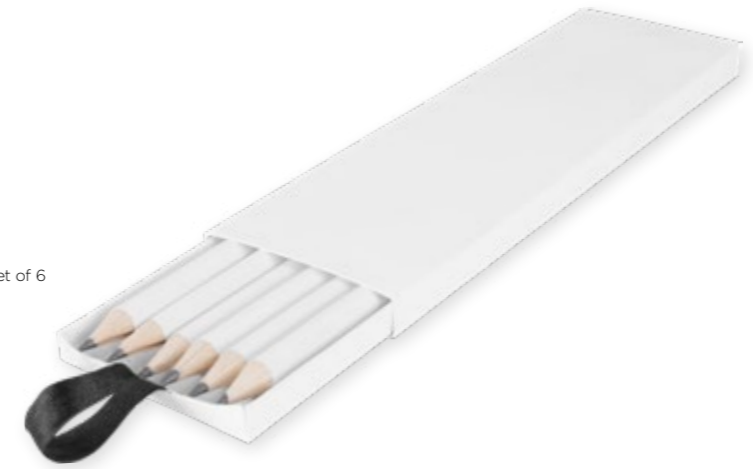

.01 .02 .08 .32 .17 .18

.32