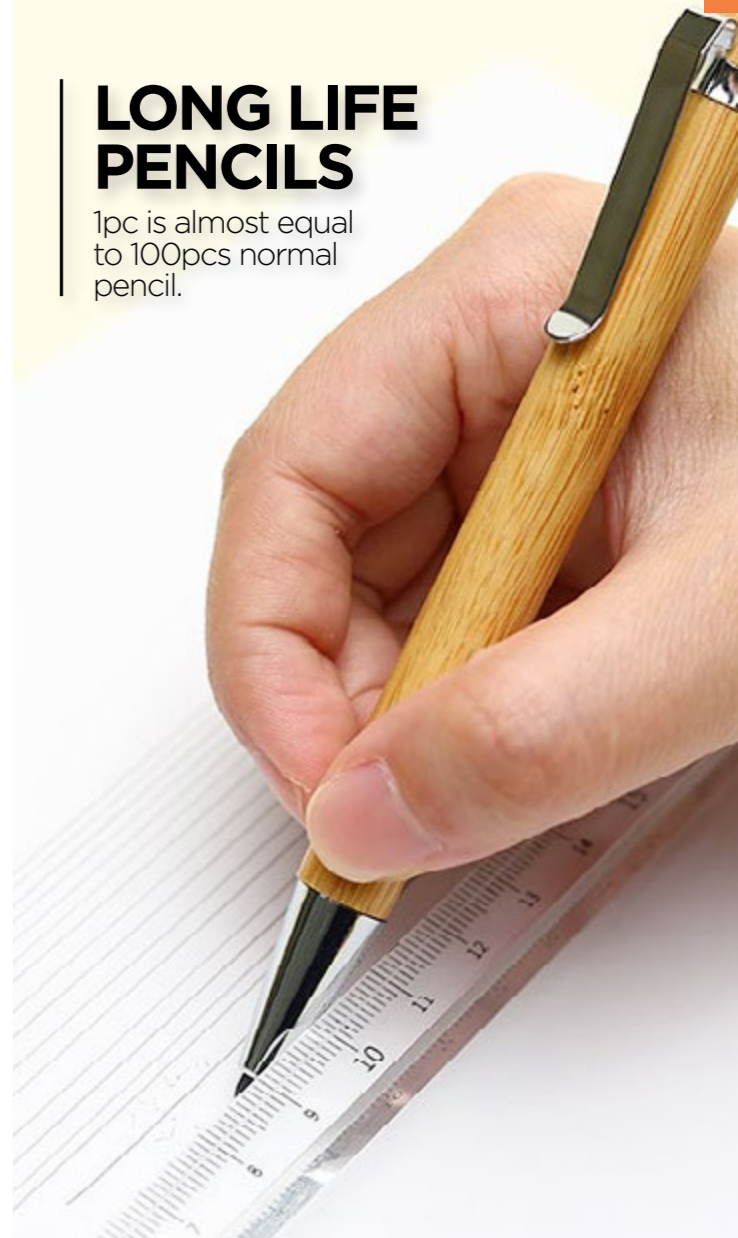

LONG LIFE PENCILS

1pc is almost equal to 100pcs normal pencil.