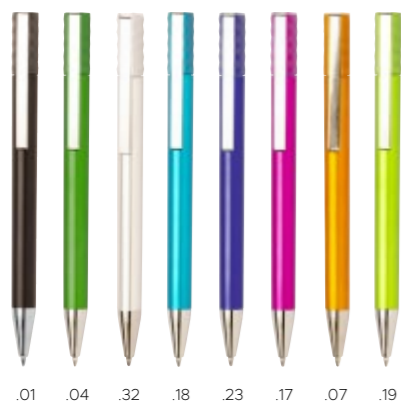

.01 .04 .32 .18 .23 .17 .07 .19

20272
gimigliano

Penna a sfera con meccanismo a torsione, parte alta sagomata e clip in metallo. | Ballpen with twist action mechanism, top part shaped and metal clip.

Plastica | Plastic

14 x Ø 1 cm