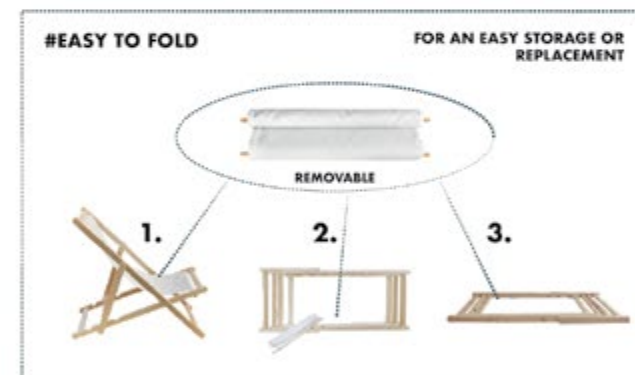

Legno | Wood

53 x 87 x 40 cm

UP TO 150Kg WEIGHT

bespoke
expert in special productions

17243
Dolce

Borsa impermeabile in resistente ripstop nylon. Sistema di chiusura stagno con clic. Moschettone e tracolla regolabile per il trasporto. | Waterproof bag with watertight closure system with click. Carabiner and adjustable shoulder strap for carrying.