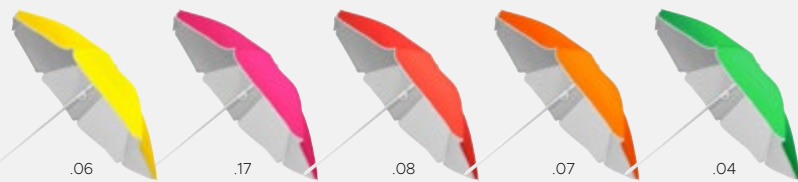

80% Poliestere, 20% Poliammide - 400 gr/m2 | 80% Polyester, 20% Polyamide - 400 gr/m2

76 x 150 cm

BEACH UMBRELLA

Beach umbrella of 8 panels in resistant nylon, silver-grey inside with UV protection.

140x70 cm

80x40 cm

.02

.02

92952
Lilo

Ombrellone da spiaggia con interno silver con protezione UV. Asta centrale in metallo bianco. Regolabile in altezza. Fornito in custodia con tracolla. | Beach umbrella, silver-grey inside with UV protection. Metal coated tubes in white colour. Adjustable in height and presented in a nylon sleeve with shoulder strap.