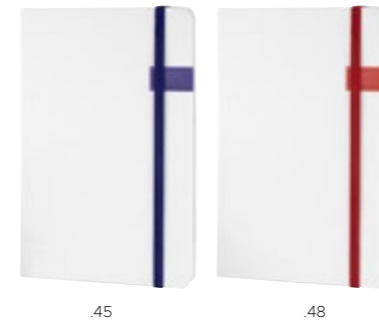

Metallo, Pu | Metal, Pu
Notebook: 13 x 18 x 1,5 cm (B6) / Pen: 13,5 cm

**A5
SIZE**

**40172
Sunnersta**

Set composto da notebook con copertina in similpelle, 96 pagine color crema a righe, bordatura delle pagine colorata, segnapagina nero. Fornito con penna nera coordinata, con meccanismo a torsione e gommino per touch screen. | Set consisting of notebook with leatherette cover, 96 cream-colored lined pages, colored page borders, black page markers. Supplied with matching black pen, with twist mechanism and rubber pad for touch screen.

Similpelle, Metallo, Cartone | Leatherette, Metal, Cardboard
14,5 x 1,5 x 21 cm

**A5
SIZE**

**40304
Nuvola**

Notebook con copertina rigida, 128 fogli assortiti. Tasca interna a fisarmonica, segnapagina, chiusura elastica e anellino portapenna. | Notebook with 128 assorted sheets inside. Includes an inner expandable pocket and a page marker. Elastic ribbon closure. Pen loop.

Similpelle, Carta | Leatherette, Paper
14 x 21 x 2 cm

**A5
SIZE**

**40185
Kankaanpä**

Notebook con memoria usb da 16GB integrata nella copertina. Chiusura elastica, memoria USB e segnapagina colorati coordinati. 80 fogli a righe. | Notepad with 16GB USB flash drive integrated in the front cover. Elastic ribbon, USB memory and bookmark in matching colour. Including 80 sheets with striped outline.