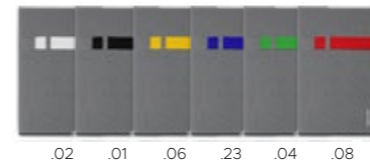

A5
SIZE

40169
Yuma

Notebook con copertina in PU e tessuto. Anellino porta penna. 80 fogli a righe color crema. | Notebook A5 with cover in PU and fabric. With pen loop. 80 lined sheets in cream colour.

Tessuto, Similpelle | Fabric, Leatherette

14,7 x 21 x 1,5 cm

A5
SIZE

40177
Zambia

Notebook con copertina in PU. Fascia sulla copertina portapenna e porta biglietti da visita. | Notepad with PU cover. With a band on the cover that can be used as pen and card holder.

Similpelle | Leatherette

21 x 14 x 1,5 cm

A5
SIZE

62084
Malo

Notebook A5 con copertina rigida con funzione di supporto per dispositivi mobili. Chiusura elastica, segnapagina e anellino portapenna. 80 fogli color crema lisci. | A5 hardcover notebook with stand function for mobile devices. Elastic closure, page marker and pen loop. 80 smooth cream colored sheets.

RPET | RPET

15 x 21 cm

A5
SIZE

62081
Gorgo

Notebook A5 con copertina rigida con funzione di supporto per dispositivi mobili. Segnapagina. 80 fogli color crema lisci. | A5 hardcover notebook with stand function for mobile devices. Page marker. 80 smooth cream colored sheets.

Bamboo | bamboo

15 x 21 cm

A5
SIZE

40280
Stenstorp

Notebook con fascia elastica sulla copertina porta cellulare e porta penna. 80 fogli a righe color crema. | A5 notebook with polyester hardcover. Elastic holder on the cover. Lined sheets.

Poliestere | Polyester

14 x 21,5 cm

A5
SIZE

40279
Stäm

Notebook con fascia elastica sulla copertina porta cellulare e porta penna. 80 fogli a righe color crema. | A5 notebook with polyester hardcover. Elastic holder on the cover that can be used as phone holder and pen loop. Lined sheets in cream colour.

Poliestere | Polyester

14 x 21,5 cm

A5
SIZE

40289
Martellago