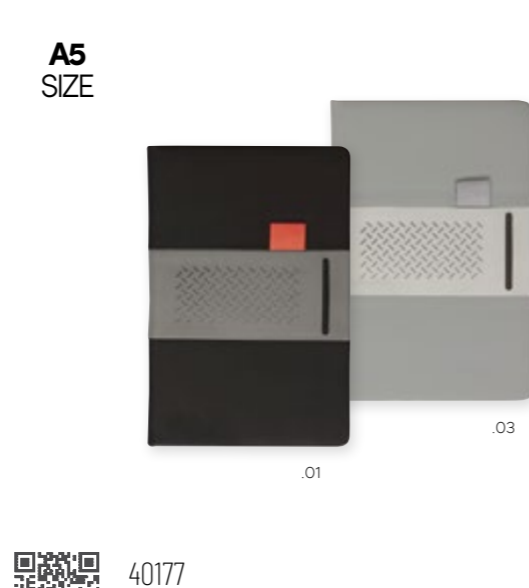

40169
Yuma

Notebook con copertina in PU e tessuto. Anellino porta penna. 80 fogli a righe color crema. | Notebook A5 with cover in PU and fabric. With pen loop. 80 lined sheets in cream colour.

Tessuto, Similpelle | Fabric, Leatherette

14,7 x 21 x 1,5 cm

A5
SIZE