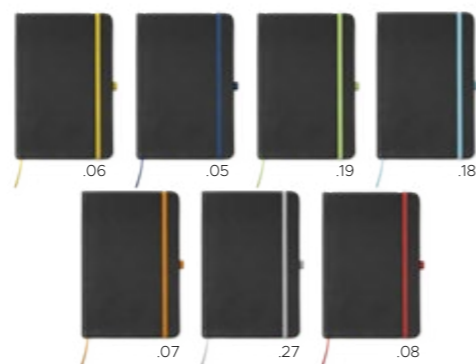

A5
SIZE

40157
Moomin

Notebook con copertina rigida, con chiusura elastica e anellino portapenna colorato coordinato. 80 fogli bianchi a righe. | Notebook with hardcover. With elastic closure and matching colour pen loop. 80 white lined sheets.