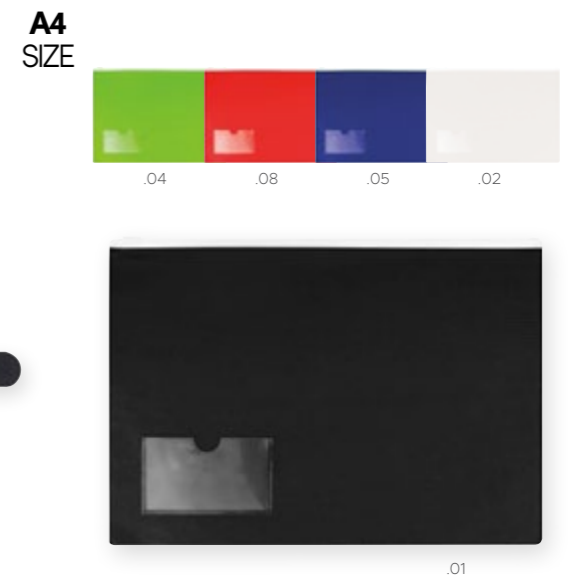

60213 Jing
Porta documenti con chiusura zip. Ha una finestra trasparente per inserire etichetta con nome o biglietto da visita. | Document holder made of non woven and zip closure. It has a transparent pocket to place on it business cards or name.

TNT No-woven | TNT No-woven

33 x 23,5 cm