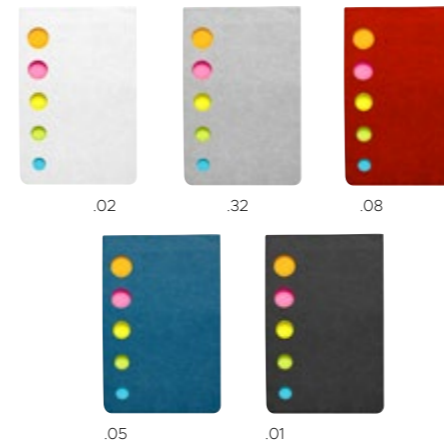

29266
Blois

Notebook con spirale e righello disegnato sulla copertina. Include 25 foglietti adesivi 4,5x4cm, 125 segnapagina colorati e un blocco con 40 fogli a righe | Sticky note pad with spiral and a ruler painted in its cover. Includes 25 sticky notes of 4,5 x 4 cm, 125 coloured page markers and a notebook of 40 stripped sheets.

Carta, Cartoncino | Paper, cardboard

13 x 5,3 x 1,3 cm

RECYCLED CARDBOARD

29094
Darice

Segnapagina adesivi. 100 foglietti adesivi | Sticky notepad with die-cut, soft-touch cover in recycled cardboard. 100 mini sticky notes.

Carta Riciclata | Recycled paper

8,2 x 6 x 0,3 cm