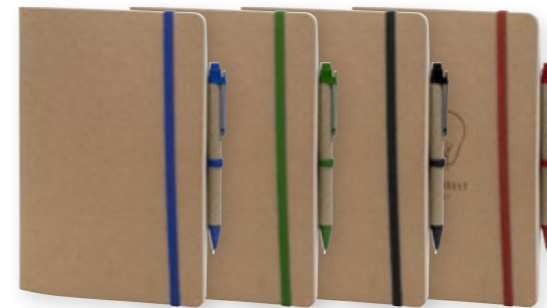

.23 .04 .01 .08

A5
SIZE

40184
Disueri

Quaderno con chiusura elastica, penna inclusa, con meccanismo a scatto, con dettagli colorati e coordinati con la chiusura elastica. | Notebook with elastic closure, pen included, with snap mechanism, with colored details and coordinated with the elastic closure.

Carta, Fibra di Grano, PP | Paper, Wheat Fiber, PP

14 x 21 cm