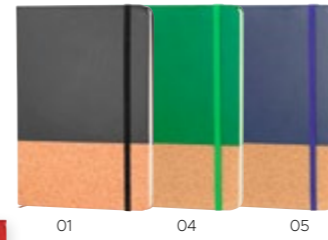

40925
Hollola

Notebook con chiusura elastica e segnapagina. 96 pagine senza righe, color crema. | Notebook with cover made of PU and cork, elastic band closure and page marker. Includes 96 plain cream-colored sheets inside.

Sughero, Similpelle | Cork, Leatherette

14 x 21 cm A5