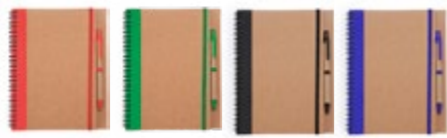

.08 .04 .01 .05

**A5
SIZE**