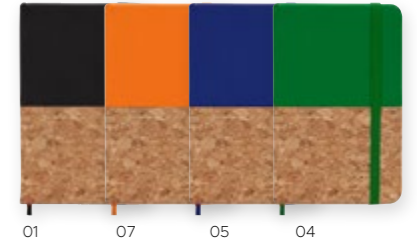

A6
SIZE

40206
Kia

Notebook con copertina rigida in sughero e similpelle. Chiusura elastica e segnapagina coordinati. | Notebook Rigid mixed cork / leatherette cover. Bookmark and elastic band.

Similpelle, Sughero | Leatherette, Cork

9,3 x 1,5 x 14,3 cm