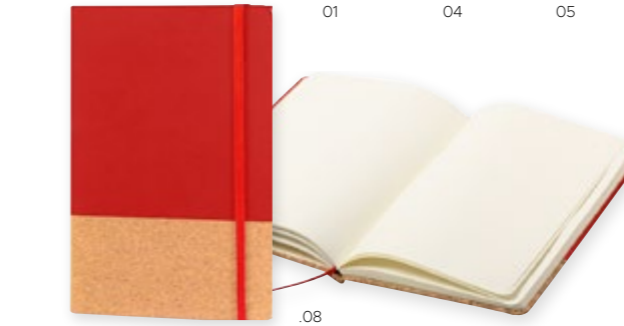

A5
SIZE

40925
Hollola

Notebook con chiusura elastica e segnapagina. 96 pagine senza righe, color crema. | Notebook with cover made of PU and cork, elastic band closure and page marker. Includes 96 plain cream-colored sheets inside.

Sughero, Similpelle | Cork, Leatherette

14 x 21 cm A5