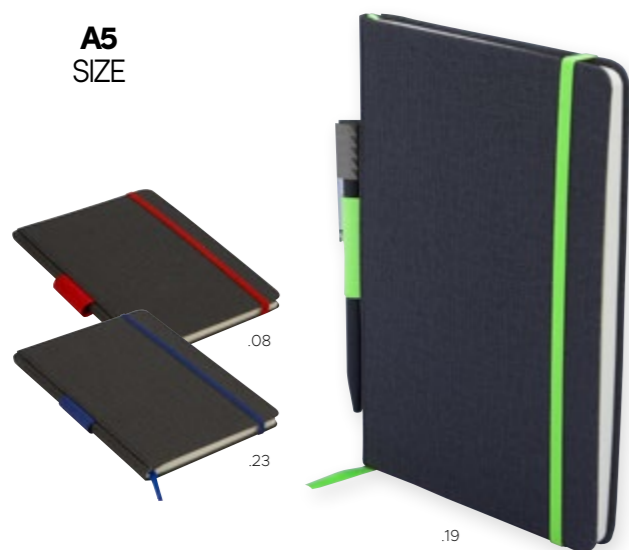

A5
SIZE

40157
Moomin

Notebook con copertina rigida, con chiusura elastica e anellino portapenna colorato coordinato. 80 fogli bianchi a righe. | Notebook with hardcover. With elastic closure and matching colour pen loop. 80 white lined sheets.

Similpelle | Leatherette

14,7 x 21 x 1,2 cm

A5
SIZE

A5
SIZE

40187
Alexandra

Notebook con copertina in poliestere, chiusura elastica e anellino portapenna sul dorso. 96 fogli a righe color crema. | Notebook with polyester cover. Elastic closure and pen loop in the spine. 96 lined sheets in cream colour.