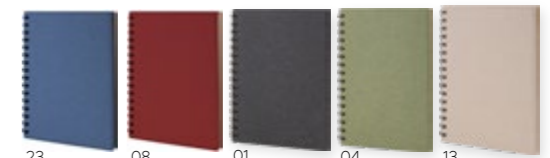

.23 .08 .01 .04 .13

**A5
SIZE**