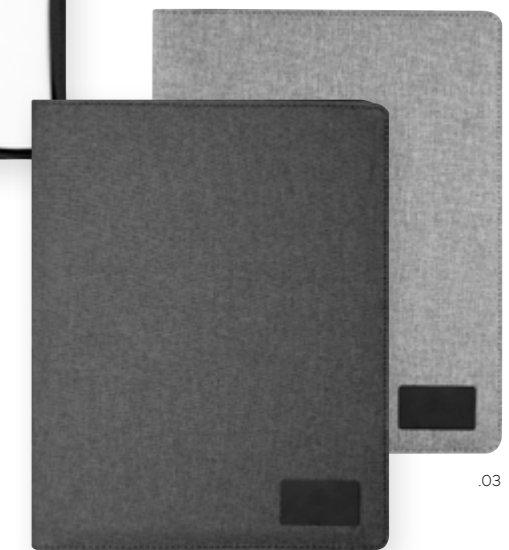

**A4
SIZE**

62032
Pivi

Portfolio con chiusura zip. Diverse tasche interne. Include blocco a righe | Portfolio with zipper closure. Several inner pockets. Includes lined notepad

Nylon 600D | 600D nylon

25 x 34,5 cm