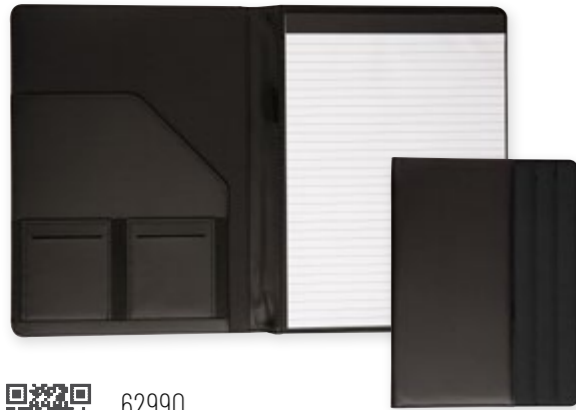

Poliestere, Similpelle | Polyester, Leatherette

23,5 x 2 x 31 cm

A4
SIZE

62004
Miko

Portablocco con chiusura elastica. Interno colorato coordinato con blocco da 20 fogli bianchi, tasca interna, porta biglietti da visita e porta penna. | Folder in microfibre with elastic band closure. Matching colour inside with notepad of 20 blank sheets, flap pocket, card holders and pen holder.

Microfibra, Poliestere | Microfibre, Polyester

25 x 31,5 x 1,5 cm

A4
SIZE

62990
Smycka

Portfolio con blocco fogli a righe e calendario, portapenna, tasca interna con diversi scomparti. | Portfolio with striped notebook and calendar on every page. Pen loop and pockets for cards and documents.