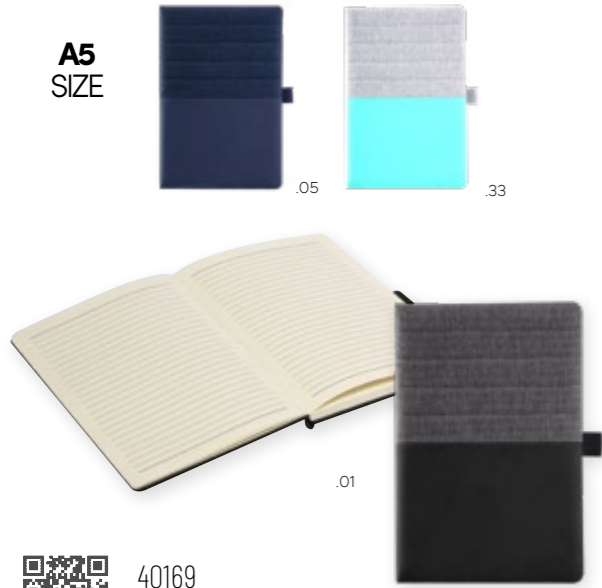

A5
SIZE

40169
Yuma

Notebook con copertina in PU e tessuto. Anellino porta penna. 80 fogli a righe color crema. | Notebook A5 with cover in PU and fabric. With pen loop. 80 lined sheets in cream colour.

Tessuto, Similpelle | Fabric, Leatherette

14,7 x 21 x 1,5 cm

A5
SIZE

40177
Zambia

Notebook con copertina in PU. Fascia sulla copertina portapenna e porta biglietti da visita. | Notepad with PU cover. With a band on the cover that can be used as pen and card holder.

Similpelle | Leatherette

21 x 14 x 1,5 cm

A5
SIZE

62084
Malo

Notebook A5 con copertina rigida con funzione di supporto per dispositivi mobili. Chiusura elastica, segnapagina e anellino portapenna. 80 fogli color crema lisci. | A5 hardcover notebook with stand function for mobile devices. Elastic closure, page marker and pen loop. 80 smooth cream colored sheets.

RPET | RPET

15 x 21 cm

A5
SIZE

62081
Gorgo

Notebook A5 con copertina rigida con funzione di supporto per dispositivi mobili. Segnapagina. 80 fogli color crema lisci. | A5 hardcover notebook with stand function for mobile devices. Page marker. 80 smooth cream colored sheets.

Bamboo | bamboo

15 x 21 cm

A5
SIZE

40280
Stenstorp

Notebook con fascia elastica sulla copertina porta cellulare e porta penna. 80 fogli a righe color crema. | A5 notebook with polyester hardcover. Elastic holder on the cover. Lined sheets.

Poliestere | Polyester

14 x 21,5 cm

A5
SIZE

40279
Stäm

Notebook con fascia elastica sulla copertina porta cellulare e porta penna. 80 fogli a righe color crema. | A5 notebook with polyester hardcover. Elastic holder on the cover that can be used as phone holder and pen loop. Lined sheets in cream colour.

Poliestere | Polyester

14 x 21,5 cm

A5
SIZE

40289
Martellago