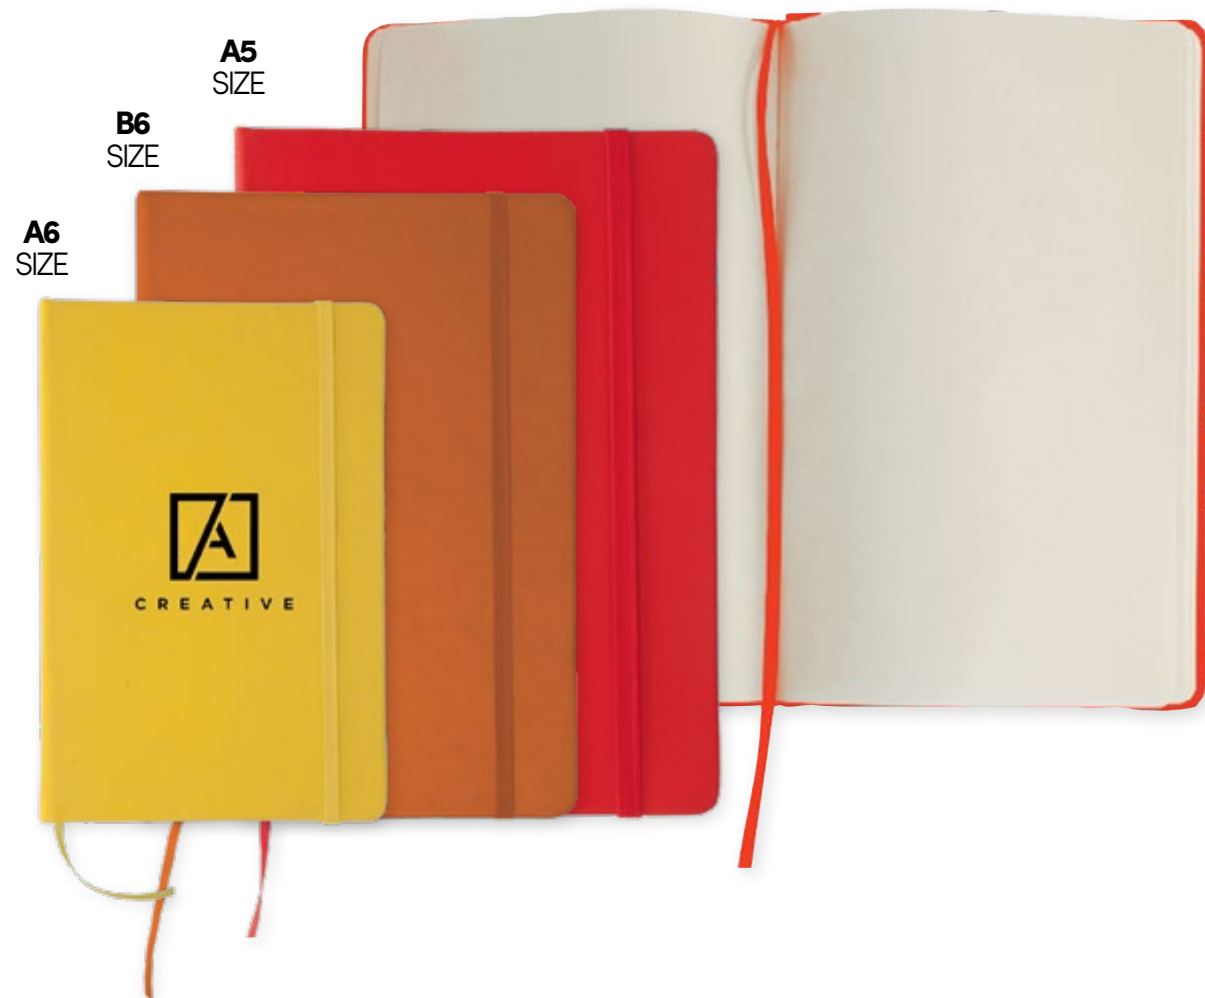

40074 Garm

Notebook con copertina soft touch. 100 fogli bianchi chiusura elastica e segnapagina coordinati. | Notepad with soft-touch covers. 100 blank sheets, with elastic band and matching colour fabric bookmark.

Similpelle | Leatherette
14,7 x 21 x 1,5 cm
A5 100

40921 Yozgat

Notebook con copertina rigida, chiusura elastica e segnapagina colorati coordinati. 96 pagine bianche | Notebook with rigid covers, matching elastic band fastening and bookmark. 96 blank pages inside.

Similpelle | Leatherette
13 x 18 x 1,5 cm - B6
B6 96

40031 Utina

Notebook con copertina soft touch. 100 fogli bianchi chiusura elastica e segnapagina coordinati. | Notepad with soft-touch covers. 100 blank sheets, with elastic band and matching colour fabric bookmark.

Similpelle | Leatherette
14 x 9 x 1,4 cm
A6 100