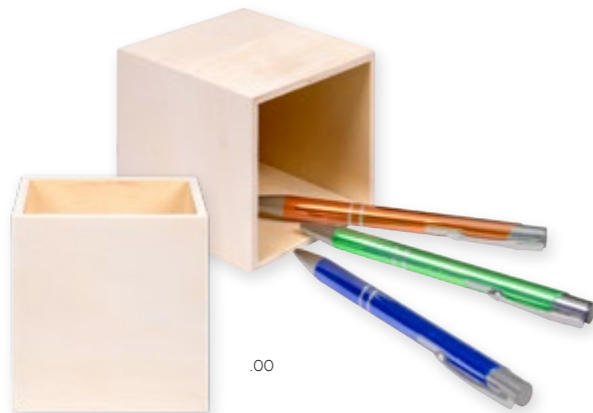

29278
Cephalanthus

Portapenne in cotone, 8 cm di diametro. | Pencil holder made cotton, 8 cm diameter.
Cotone | Cotton
Ø 8 x 9 cm + folder 2,5 cm

.00

95120
Värdera

Porta penne | Pencil case made of wooden panel
Legno | Wood
8 x 8 x 9 cm