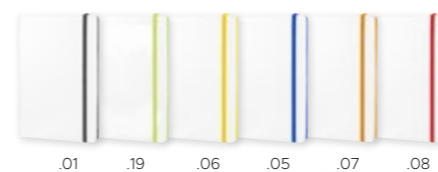

A5
SIZE

40157
Moomin

Notebook con copertina rigida, con chiusura elastica e anellino portapenna colorato coordinato. 80 fogli bianchi a righe. | Notebook with hardcover. With elastic closure and matching colour pen loop. 80 white lined sheets.

Similpelle | Leatherette

14,7 x 21 x 1,2 cm

A5
SIZE

A5
SIZE

40187
Alexandra

Notebook con copertina in poliestere, chiusura elastica e anellino portapenna sul dorso. 96 fogli a righe color crema. | Notebook with polyester cover. Elastic closure and pen loop in the spine. 96 lined sheets in cream colour.

Poliestere, Similpelle | Polyester, Leatherette

21 x 14 cm

40182
Mweru

Notebook A5 con copertina rigida in cartoncino. Copertina nera con chiusura elastica. 80 pagine bianche. | Notebook A5 size with cardboard hardcover. Black cover and colour elastic. 80 pages plain sheets.

Carta | Paper

14,7 x 21 x 1,1 cm

A5
SIZE

40163
Gonzaga

Notebook con copertina bianca soft touch. 100 fogli bianchi, con bordatura colorata, chiusura elastica e segnapagina coordinati. | Notepad with rigid soft-touch covers in white. 100 plain sheets with side in fun colours, elastic band and matching colour fabric bookmark.

Similpelle | Leatherette

14,5 x 21 x 1,5 cm

A6
SIZE

40105
Gadoni

Notebook con copertina rigida, composto da 80 fogli bianchi, chiusura elastica e segnapagina colorati coordinati. | Notepad with hardcover with white finish, including 80 blank sheets with elastic band and matching colour fabric bookmark.

Cartoncino | Cardboard

9 x 14 x 1,3 cm

40198
Werner